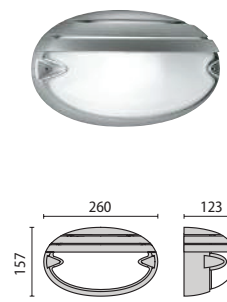

CHIP OVALE 25
GRILL