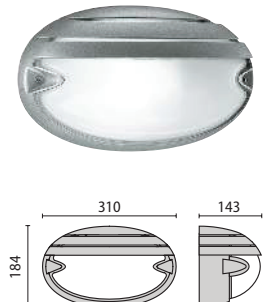

- Technopolymer housing, trim or screen
- Pressed glass diffuser, white painted inside
- Aluminium reflector for incandescent versions
- Silicone gasket
- Stainless steel screws (security screws available upon request)
- Side entry for 20 mm conduits (drill out holes in housing)
- Also available in round shape
- 960° codes are available for french market only

CHIP OVALE 25

CHIP OVALE 30

CHIP OVALE 25  
GRILL

CHIP OVALE 30  
GRILL

## Package size

 CHIP OVALE 25  
30 x 29 x 51,5 cm  
(master x 6)

 CHIP OVALE 30  
37,5 x 33 x 60,5 cm  
(master x 6)